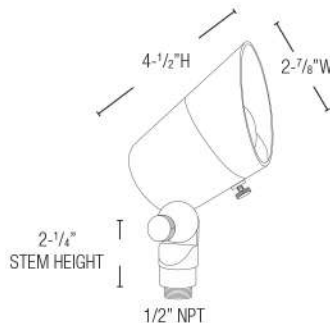

MODEL	FL 121A
VOLTAGE	12V
LED	3.5W, 4.5W, 5.5W OR 7W MR16
KELVIN OPTIONS	2700K / 3000K
BEAM OPTIONS	SEE PG 52
LENS	CLEAR CONVEX
MATERIAL	BRONZE
FINISH	NATURAL BRONZE (NBZ)
OPTIONAL FINISH	BLACK (BK)
MOUNTING	GROUND STAKE INCLUDED
MAX LAMP	35W
LIGHT PROJECTION	SEE PG 55