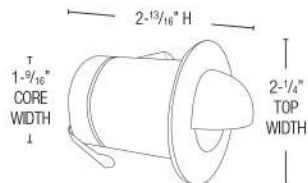

ALSO AVAILABLE IN
STAINLESS STEEL
FINISH

Complete
Fixture

8" Pour Sleeve

CORE SCOOP TOP

DECK / WALL / IN GROUND / CEILING LIGHT

(Lamps Sold Separately)

MODEL	SD 612B
VOLTAGE	12V
SOFT INDIRECT LED	1.5W, 2.5W OR 3.5W T3
PROJECTED BEAM LED	2.5W MR8
KELVIN OPTIONS	2700K / 3000K
LENS	TEMPERED FROST
MATERIAL	CAST BRASS
FINISH	NATURAL BRONZE (NBZ)
MOUNTING	POUR SLEEVE INCLUDED
SOFT LIGHT PROJECTION	SEE PG 55
DIRECT LIGHT PROJECTION	SEE PG 55