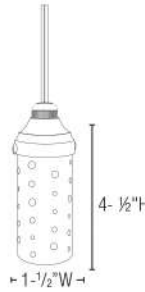

- **STANDARD MODEL** H 108B
- **MINI MODEL** H 107B
- **VOLTAGE** 12V
- **LED** 1.5, 2.5W, 3.5W OR FLICKER T3
- **LED OPTION** 3.5W, 4.5W OR 5.5W MR16 (H-108B ONLY)
- **KELVIN OPTIONS** 2700K / 3000K
- **MATERIAL** SOLID BRASS
- **FINISH** NATURAL BRONZE (NBZ)
- **H-108B MOUNTING** 3 FT CHAIN
- **H-107B MOUNTING** CORD HUNG / ZIP TIES
- **MOUNTING OPTION** AX 803B LOOP (NOT INCLUDED) SEE BELOW
- **LIGHT PROJECTION** SEE PG 55

Note: A T3 LAMP PROVIDES A SOFT GLOW FROM ABOVE. AN MR16 LAMP PROVIDES DIRECT DOWN LIGHTING FOR DINING AND/OR GROUND AREAS
(Lamps Sold Separately)