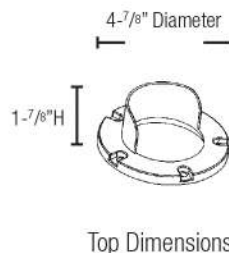

USE LED T3, MR8 OR MR11 FOR SOFTER ILLUMINATION