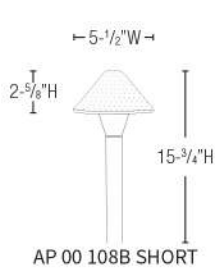

UNIVERSAL LUCE

AREA LIGHT

- MODEL AP 00B 111B
- MODEL AP 00B SHORT 111B
- MODEL AP 00B 112B
- MODEL AP 00 SHORT 112B
- VOLTAGE 12V
- LED 1.5W, 2.5W, 3.5W, 5W OR 6W T3
- KELVIN OPTIONS 2700K / 3000K
- LENS CLEAR AND FROST INCLUDED
- MATERIAL SOLID BRASS
- FINISH NATURAL BRONZE (NBZ)
- MOUNTING GROUND STAKE INCLUDED
- MAX LAMP 35W
- LIGHT PROJECTION SEE PG 55