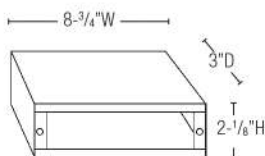

NOTE: MEASUREMENT
INCLUDES END TABS