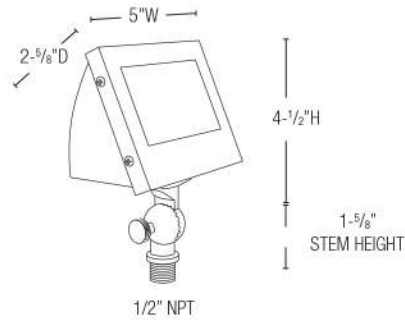

MODEL	FL 116B
VOLTAGE	12V
LED	1.5W, 2.5W, 3.5W, 5W OR 6W T3
KELVIN OPTIONS	2700K / 3000K
LENS	TEMPERED FLAT
MATERIAL	SOLID BRASS
FINISH	NATURAL BRONZE (NBZ)
MOUNTING	GROUND STAKE INCLUDED
MAX LAMP	50W
LIGHT PROJECTION	SEE PG 55

CAST ALUMINUM ACCENT

Value oriented design for up and down accent lighting. *(Lamps Sold Separately)*