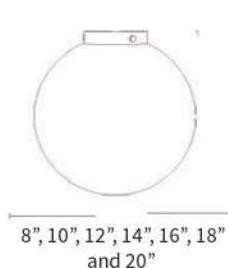

CEILING GLOBES

- **MODEL** GL-FM-GLOBE-SIZE
- **VOLTAGE** 12V
- **LED** 2.5W, 3.5W, 5W AND 6W T3 (SOLD SEPARATELY)
- **KELVIN OPTIONS** 2700K / 3000K
- **STANDARD SIZES** 8", 10" AND 12" (4" NECK)
- **SPECIAL ORDER SIZES** 14", 16", 18" AND 20" (6" NECK)
- **MATERIAL / COLOR** WHITE ACRYLIC
- **SOCKET** BI PIN T3
- **LEAD WIRE** 3 FT.
- **MOUNTING** BRASS FLUSH MOUNT WITH NATURAL BRONZE FINISH
- **ACRYLIC OPERATING TEMP** -5 DEGREE F TO 140 DEGREE