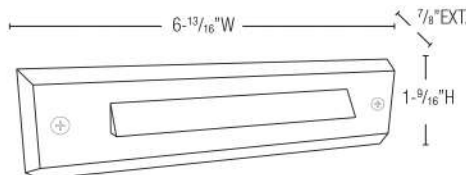

STEP LIGHT 7 SURFACE MOUNT

MODEL	LED SD V 7
VOLTAGE	12V
LED	2W
KELVIN OPTIONS	2700K OR 3500K
LENS	FROST ACRYLIC
MATERIAL	CAST BRASS
FINISH	NATURAL BRONZE (NBZ) OR BLACK (BK)
MOUNTING	SURFACE MOUNT (SEE ABOVE)
LIGHT PROJECTION	4-5 FT AVG