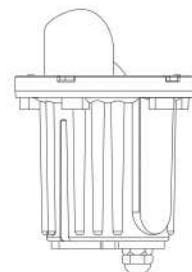

SCOOP TOP is best for horizontal lighting. Graze pathways with a low profile install.

IG 63 06B
VERTICAL TOP