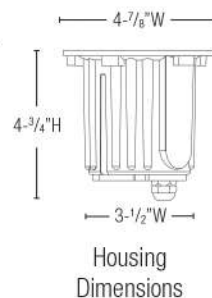

FEATURES

- 25 DEGREE ADJUSTABLE STAINLESS STEEL GIMBLE FOR LAMP ADJUSTMENT
- COMMERCIAL PRESSURE FITTING AT THE BASE
- LEAD WIRE 3 FT
- HOUSING INCLUDED WITH ALL IG 63 DESIGNS BELOW

Lamp Sold Separately