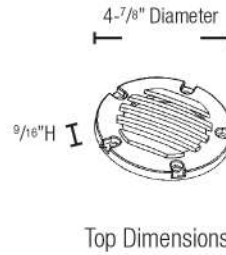

FLAT TOP IN GROUND

CAN ALSO BE USED WITH LED
T3, MR8 OR MR11 FOR SOFT
ILLUMINATION

GRILL TOP

IN GROUND

- MODEL IG 63 01B
- VOLTAGE 12V
- LED 3.5W, 4.5W OR 5.5W MR16
- KELVIN OPTIONS 2700K / 3000K
- BEAM OPTIONS SEE PG 52
- LENS CLEAR TEMPERED
- MATERIAL COMPOSITE HOUSING WITH CAST BRASS TRIM
- FINISH NATURAL BRONZE (NBZ)
- LIGHT PROJECTION SEE PG 55