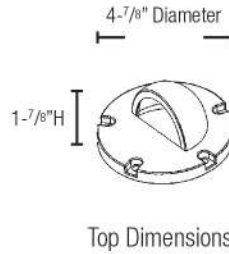

GRILL TOP

IN GROUND

- MODEL IG 63 01B
- VOLTAGE 12V
- LED 3.5W, 4.5W OR 5.5W MR16
- KELVIN OPTIONS 2700K / 3000K
- BEAM OPTIONS SEE PG 52
- LENS CLEAR TEMPERED
- MATERIAL COMPOSITE HOUSING WITH CAST BRASS TRIM
- FINISH NATURAL BRONZE (NBZ)
- LIGHT PROJECTION SEE PG 55

SCOOP TOP

IN GROUND

- MODEL IG 63 02B
- VOLTAGE 12V
- LED 3.5W, 4.5W OR 5.5W MR16
- KELVIN OPTIONS 2700K / 3000K
- BEAM OPTIONS SEE PG 52
- LENS CLEAR TEMPERED
- MATERIAL COMPOSITE HOUSING WITH CAST BRASS TRIM
- FINISH NATURAL BRONZE (NBZ)
- LIGHT PROJECTION SEE PG 55

VERTICAL TOP

IN GROUND

- MODEL IG 63 06B
- VOLTAGE 12V
- LED 3.5W, 4.5W OR 5.5W MR16
- KELVIN OPTIONS 2700K / 3000K
- BEAM OPTIONS SEE PG 52
- LENS CLEAR TEMPERED
- MATERIAL COMPOSITE HOUSING WITH CAST BRASS TRIM
- FINISH NATURAL BRONZE (NBZ)
- LIGHT PROJECTION SEE PG 55

USE LED T3, MR8 OR MR11 FOR SOFTER ILLUMINATION