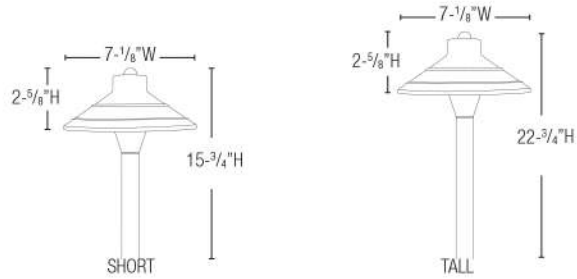

MODEL	AP 00B 01B
MODEL	AP 00 SHORT 01B
VOLTAGE	12V
LED	1.5W, 2.5W, 3.5W, 5W OR 6W T3
KELVIN OPTIONS	2700K / 3000K
LENS	CLEAR AND FROST INCLUDED
MATERIAL	SOLID BRASS
FINISH	NATURAL BRONZE (NBZ)
MOUNTING	GROUND STAKE INCLUDED
MAX LAMP	35W
LIGHT PROJECTION	SEE PG 55