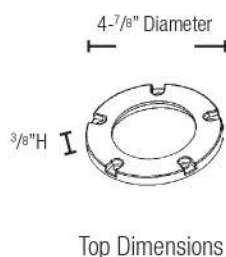

CAST BRASS IN GROUND LIGHTING 12V

Compact Composite Housing With 4 Heavy Cast Brass Trim Cover Options.
Ideal For Bright And Concealed Lighting Effects (Lamps Sold Separately)

INSIDE THE WELL LIGHT HOUSING

FEATURES

- 25 DEGREE ADJUSTABLE STAINLESS STEEL GIMBLE FOR LAMP ADJUSTMENT
- COMMERCIAL PRESSURE FITTING AT THE BASE
- LEAD WIRE 3 FT
- HOUSING INCLUDED WITH ALL IG 63 DESIGNS BELOW

Lamp Sold Separately

SELECTING THE PROPER TOP FOR YOUR APPLICATION

IG 63 00B
FLAT TOP

FLAT TOP is best for maximum light output, in low traffic areas where glare is not an issue.

IG 63 01B
GRILL TOP

GRILL TOP is best for maximum light output with some glare protection. Great for heavy maintenance areas.

SCOOP TOP is best for horizontal lighting. Graze pathways with a low profile install.

VERTICAL TOP is best for maximum light output, with vertical glare protection on one side.

MODEL	IG 63 00B
VOLTAGE	12V
LED	3.5W, 4.5W OR 5.5W MR16
KELVIN OPTIONS	2700K / 3000K
BEAM OPTIONS	SEE PG 52
LENS	CLEAR TEMPERED
MATERIAL	COMPOSITE HOUSING WITH CAST BRASS TRIM
FINISH	NATURAL BRONZE (NBZ)
LIGHT PROJECTION	SEE PG 55

FLAT TOP IN GROUND

CAN ALSO BE USED WITH LED
T3, MR8 OR MR11 FOR SOFT
ILLUMINATION