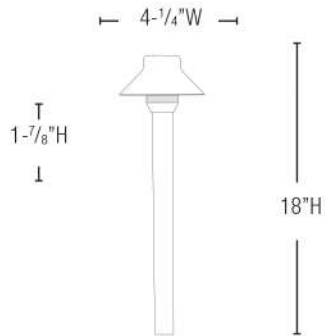

MODEL	AP 198B
VOLTAGE	12V
LED	1.5W, 2.5W OR 3.5W T3
KELVIN OPTIONS	2700K / 3000K
LENS	FROST
MATERIAL	CAST BRASS
FINISH	NATURAL BRONZE (NBZ)
MOUNTING	GROUND STAKE INCLUDED
MAX LAMP	35W
LIGHT PROJECTION	SEE PG 55