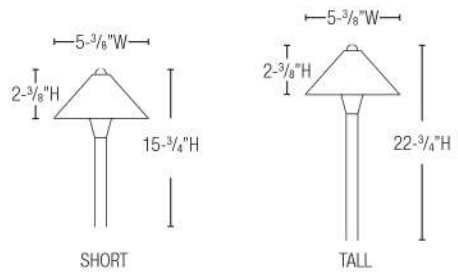

- **MODEL** AP 00B 11B
- **MODEL** AP 00B SHORT 11B
- **VOLTAGE** 12V
- **LED** 1.5W, 2.5W, 3.5W, 5W OR 6W T3
- **KELVIN OPTIONS** 2700K / 3000K
- **LENS** CLEAR AND FROST INCLUDED
- **MATERIAL** SOLID BRASS
- **FINISH** NATURAL BRONZE (NBZ)
- **MOUNTING** GROUND STAKE INCLUDED
- **MAX LAMP** 35W
- **LIGHT PROJECTION** SEE PG 55