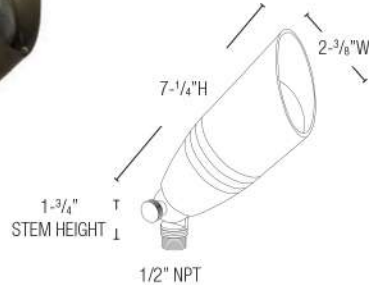

TRADITIONAL CAST BRASS ACCENT LIGHTS

Heavy cast products with tempered lens, silicone sealed compartment and heavy adjustable knuckle. Can be used as an up or down light. Mounting options - see page 54
(Lamps Sold Separately)

CONVEX 16

ACCENT

MODEL	FL 500B
VOLTAGE	12V
LED	3.5W, 4.5W, 5.5W OR 7W MR16
KELVIN OPTIONS	2700K / 3000K
BEAM OPTIONS	SEE PG 52
LENS	CLEAR CONVEX
MATERIAL	CAST BRASS
FINISH	NATURAL BRONZE (NBZ)
MOUNTING	GROUND STAKE INCLUDED
MAX LAMP	50W
LIGHT PROJECTION	SEE PG 55