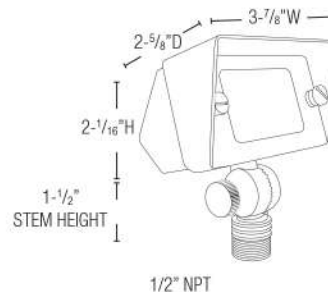

MODEL	FL 114B
VOLTAGE	12V
LED	1.5W, 2.5W, 3.5W, 5W OR 6W T3
KELVIN OPTION	2700K / 3000K
LENS	CLEAR AND FROST INCLUDED
MATERIAL	CAST BRASS
FINISH	NATURAL BRONZE (NBZ)
MOUNTING	GROUND STAKE INCLUDED
MAX LAMP	35W
LIGHT PROJECTION	SEE PG 55