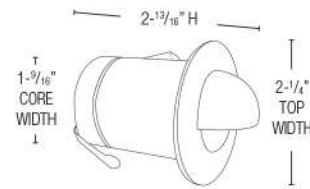

CORE SCOOP TOP

DECK / WALL / IN GROUND / CEILING LIGHT

(Lamps Sold Separately)

Complete Fixture

8" Pour Sleeve

- | | |
|--------------------------------|----------------------------------------------|
| MODEL | SD 612B |
| VOLTAGE | 12V |
| SOFT INDIRECT LED | 1.5W, 2.5W OR 3.5W T3 |
| PROJECTED BEAM LED | 2.5W MR8 |
| KELVIN OPTIONS | 2700K / 3000K |
| LENS | TEMPERED FROST |
| MATERIAL | CAST BRASS |
| FINISH | NATURAL BRONZE (NBZ) OR STAINLESS STEEL (SS) |
| MOUNTING | POUR SLEEVE INCLUDED |
| SOFT LIGHT PROJECTION | SEE PG 55 |
| DIRECT LIGHT PROJECTION | SEE PG 55 |