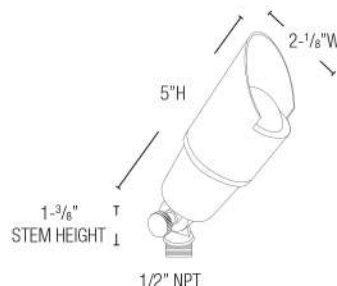

STOGIE

ACCENT

MODEL	FL 286B
VOLTAGE	12V
LED	3.5W, 4.5W, 5.5W OR 7W MR16
KELVIN OPTIONS	2700K / 3000K
BEAM OPTIONS	SEE PG 52
LENS	CLEAR CONVEX
MATERIAL	CAST BRASS
FINISH	NATURAL BRONZE (NBZ)
MOUNTING	GROUND STAKE INCLUDED
MAX LAMP	35W
LIGHT PROJECTION	SEE PG 55