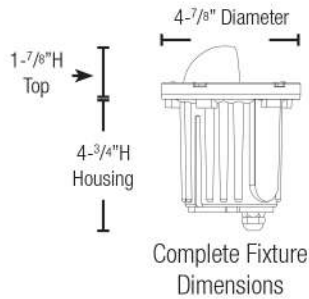

SCOOP TOP

IN GROUND

- MODEL IG 63 02B
- VOLTAGE 12V
- LED 3.5W, 4.5W OR 5.5W MR16
- KELVIN OPTIONS 2700K / 3000K
- BEAM OPTIONS SEE PG 52
- LENS CLEAR TEMPERED
- MATERIAL COMPOSITE HOUSING WITH CAST BRASS TRIM
- FINISH NATURAL BRONZE (NBZ)
- LIGHT PROJECTION SEE PG 55