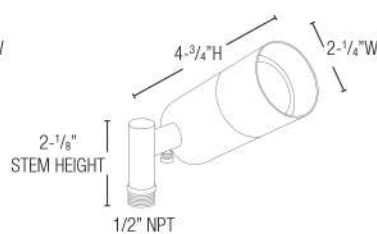

Brass Flat Shroud