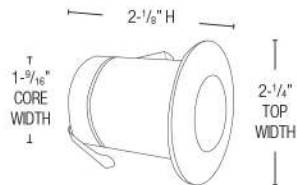

CORE FLAT TOP

DECK / WALL / IN GROUND / CEILING LIGHT

(Lamps Sold Separately)

MODEL	SD 610B
VOLTAGE	12V
SOFT INDIRECT LED	1.5W, 2.5W OR 3.5W T3
PROJECTED BEAM LED	2.5W MR8
KELVIN OPTIONS	2700K / 3000K
LENS	TEMPERED FROST
MATERIAL	CAST BRASS
FINISH	NATURAL BRONZE (NBZ) OR STAINLESS STEEL (SS)
MOUNTING	POUR SLEEVE INCLUDED
SOFT LIGHT PROJECTION	SEE PG 55
DIRECT LIGHT PROJECTION	SEE PG 55

ALSO AVAILABLE IN
STAINLESS STEEL
FINISH