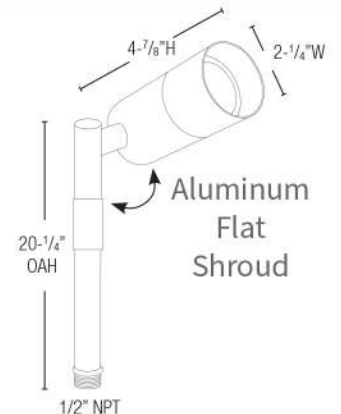

BRASS

MODEL	PS 501B
VOLTAGE	12V
LED	3.5W, 4.5W, 5.5W OR 7W MR16
KELVIN OPTIONS	2700K / 3000K
BEAM OPTIONS	SEE PG 52
LENS	TEMPERED FLAT
FINISH	NATURAL BRONZE (NBZ)
MATERIAL	SOLID BRASS
MOUNTING	GROUND STAKE INCLUDED
LIGHT PROJECTION	SEE PG 55

ALUMINUM

MODEL	PS 501A
VOLTAGE	12V
LED	3.5W, 4.5W, 5.5W OR 7W MR16
KELVIN OPTIONS	2700K / 3000K
BEAM OPTIONS	SEE PG 52
LENS	TEMPERED FLAT
FINISH	BRONZE (BZ) OR BLACK (BK)
MATERIAL	SOLID BRASS
MOUNTING	GROUND STAKE INCLUDED
LIGHT PROJECTION	SEE PG 55