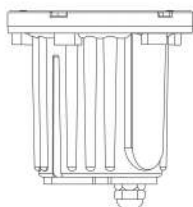

SELECTING THE PROPER TOP FOR YOUR APPLICATION

IG 63 00B
FLAT TOP

FLAT TOP is best for maximum light output, in low traffic areas where glare is not an issue.

IG 63 01B
GRILL TOP