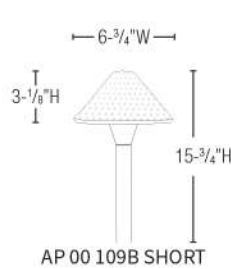

UNIVERSAL LUCE

AREA LIGHT

- MODEL AP 00B 111B
- MODEL AP 00B SHORT 111B
- MODEL AP 00B 112B
- MODEL AP 00 SHORT 112B
- VOLTAGE 12V
- LED 1.5W, 2.5W, 3.5W, 5W OR 6W T3
- KELVIN OPTIONS 2700K / 3000K
- LENS CLEAR AND FROST INCLUDED
- MATERIAL SOLID BRASS
- FINISH NATURAL BRONZE (NBZ)
- MOUNTING GROUND STAKE INCLUDED
- MAX LAMP 35W
- LIGHT PROJECTION SEE PG 55