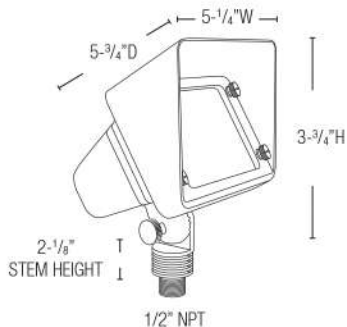

LARGE BRASS ACCENT FLOOD LIGHTING

Solid brass wash lights are ideal for large trees, walls and foliage.

Optional Mountings: See pg 54 (Lamps Sold Separately)

MODEL	FL 115B
VOLTAGE	12V
LED	3.5W, 4.5W, 5.5W OR 7W MR16
KELVIN OPTION	2700K / 3000K
BEAM OPTION	SEE PG 52
LENS	CLEAR AND FROST INCLUDED
MATERIAL	CAST BRASS
FINISH	NATURAL BRONZE (NBZ)
MOUNTING	GROUND STAKE INCLUDED
MAX LAMP	75W
LIGHT PROJECTION	SEE PG 55

COHIBA LARGE ACCENT

MODEL	FL 117B
VOLTAGE	12V
LED	6W OR 10W PAR36
KELVIN OPTIONS	2700K / 3000K
BEAM SPREAD	60°
MATERIAL	SOLID BRASS
FINISH	NATURAL BRONZE (NBZ)
MOUNTING	GROUND STAKE INCLUDED
MAX LAMP	50W
LIGHT PROJECTION	SEE PG 55

OAK LITER LARGE ACCENT