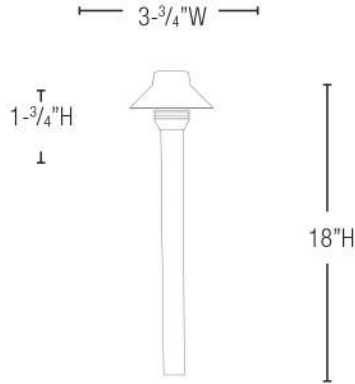

MODEL	AP 197B
VOLTAGE	12V
LED	1.5W, 2.5W OR 3.5W T3
KELVIN OPTIONS	2700K / 3000K
LENS	FROST
MATERIAL	CAST BRASS
FINISH	NATURAL BRONZE (NBZ)
MOUNTING	GROUND STAKE INCLUDED
MAX LAMP	35W
LIGHT PROJECTION	SEE PG 55