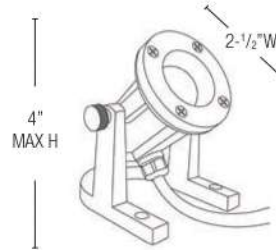

- MODEL H20 402B
- VOLTAGE 12V
- LED 2.5W MR11 (SOLD SEPARATELY)
- KELVIN OPTIONS 2700K / 3000K
- BEAM OPTIONS SEE PAGE 52
- LENS CLEAR TEMPERED
- MATERIAL CAST BRASS
- FINISH NATURAL BRONZE (NBZ)
- MOUNTING SELF WEIGHTED BASE
- CORD LENGTH 25 FT SJW CORD
- OPTIONAL LENGTH 100 FT
- MAX LAMP 20W
- LIGHT PROJECTION UP TO 25 FT
- MAX WATER DEPTH UP TO 6 FT