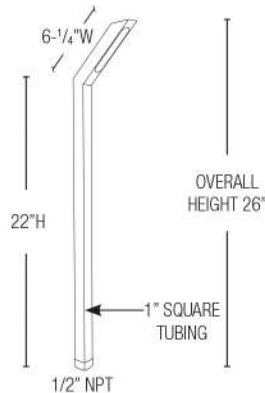

PITCHED PATH

- MODEL AP 310B
- VOLTAGE 12V
- LED 1.5W, 2.5W OR 3.5W T3
- KELVIN OPTIONS 2700K / 3000K
- LENS FROST ACRYLIC
- MATERIAL SOLID BRASS
- FINISH NATURAL BRONZE (NBZ)
- MOUNTING GROUND STAKE INCLUDED
- LIGHT PROJECTION SEE PG 55