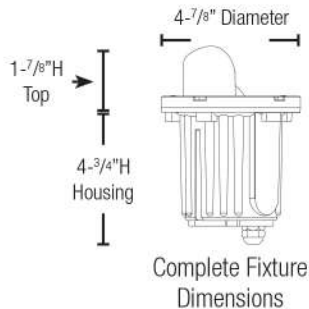

VERTICAL TOP

IN GROUND

- MODEL IG 63 06B
- VOLTAGE 12V
- LED 3.5W, 4.5W OR 5.5W MR16
- KELVIN OPTIONS 2700K / 3000K
- BEAM OPTIONS SEE PG 52
- LENS CLEAR TEMPERED
- MATERIAL COMPOSITE HOUSING WITH CAST BRASS TRIM
- FINISH NATURAL BRONZE (NBZ)
- LIGHT PROJECTION SEE PG 55