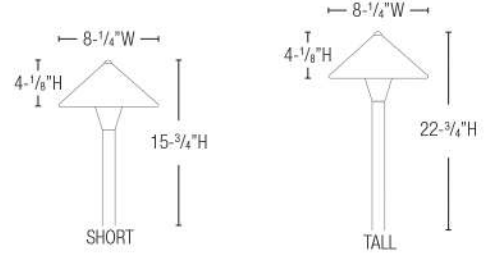

BRASS FRAME INCLUDED ON MICA GLASS. USE WITH OR WITHOUT FRAME.

- MODEL AP 00B 21B
- MODEL AP 00B SHORT 21B
- MODEL AP 00B 22B
- MODEL AP 00B SHORT 22B
- VOLTAGE 12V
- LED 1.5W, 2.5W, 3.5W, 5W OR 6W T3
- KELVIN OPTIONS 2700K / 3000K
- LENS CLEAR AND FROST INCLUDED
- MATERIAL SOLID BRASS
- FINISH NATURAL BRONZE (NBZ)
- MOUNTING GROUND STAKE INCLUDED
- MAX LAMP 35W
- LIGHT PROJECTION SEE PG 55