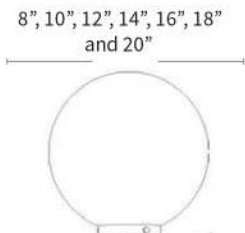

COLUMN GLOBES

- **MODEL** GL-CM-GLOBE-SIZE
- **VOLTAGE** 12V
- **LED** 2.5W, 3.5W, 5W AND 6W T3 (SOLD SEPARATELY)
- **KELVIN OPTIONS** 2700K / 3000K
- **STANDARD SIZES** 8", 10" AND 12" (4" NECK)
- **SPECIAL ORDER SIZES** 14", 16", 18" AND 20" (6" NECK)
- **MATERIAL / COLOR** WHITE ACRYLIC
- **SOCKET** BI PIN T3
- **LEAD WIRE** 3 FT.
- **MOUNTING** BRASS COLUMN MOUNT BASE WITH NATURAL BRONZE FINISH
- **ACRYLIC OPERATING TEMP** -5 DEGREE F TO 140 DEGREE