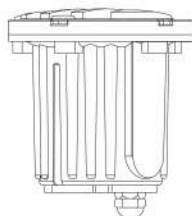

CAST BRASS IN GROUND LIGHTING 12V

Compact Composite Housing With 4 Heavy Cast Brass Trim Cover Options.
Ideal For Bright And Concealed Lighting Effects (Lamps Sold Separately)

INSIDE THE WELL LIGHT HOUSING

FEATURES

- 25 DEGREE ADJUSTABLE STAINLESS STEEL GIMBLE FOR LAMP ADJUSTMENT
- COMMERCIAL PRESSURE FITTING AT THE BASE
- LEAD WIRE 3 FT
- HOUSING INCLUDED WITH ALL IG 63 DESIGNS BELOW

Lamp Sold Separately

SELECTING THE PROPER TOP FOR YOUR APPLICATION

IG 63 00B
FLAT TOP

FLAT TOP is best for maximum light output, in low traffic areas where glare is not an issue.

IG 63 01B
GRILL TOP

GRILL TOP is best for maximum light output with some glare protection. Great for heavy maintenance areas.

SCOOP TOP is best for horizontal lighting. Graze pathways with a low profile install.

VERTICAL TOP is best for maximum light output, with vertical glare protection on one side.

MODEL	IG 63 00B
VOLTAGE	12V
LED	3.5W, 4.5W OR 5.5W MR16
KELVIN OPTIONS	2700K / 3000K
BEAM OPTIONS	SEE PG 52
LENS	CLEAR TEMPERED
MATERIAL	COMPOSITE HOUSING WITH CAST BRASS TRIM
FINISH	NATURAL BRONZE (NBZ)
LIGHT PROJECTION	SEE PG 55

FLAT TOP IN GROUND

CAN ALSO BE USED WITH LED
T3, MR8 OR MR11 FOR SOFT
ILLUMINATION