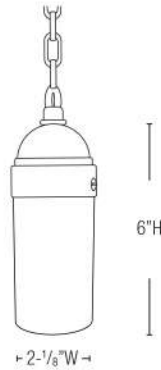

NOTE: Requires 2 lamps for up and down functionality.
Can be used as up or down light only
(use 1 lamp for this application)

LUNA PENDANT

- MODEL** H 16B
- VOLTAGE** 12V
- LED** 3.5W, 4.5W OR 5.5W (SOLD SEPARATELY)
- KELVIN OPTIONS** 2700K / 3000K
- MATERIAL** SOLID BRASS
- FINISH** NATURAL BRONZE (NBZ)
- MOUNTING** 3 FT CHAIN INCLUDED
- MOUNTING OPTION** AX 803B LOOP (NOT INCLUDED) SEE BELOW
- LIGHT PROJECTION** SEE PG 55