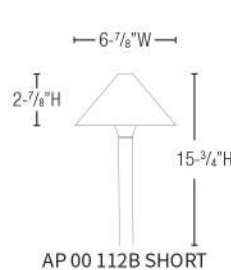

UNIVERSAL MARTELLATO

AREA LIGHT

- MODEL AP 00B 108B
- MODEL AP 00B SHORT 108B
- MODEL AP 00B 109B
- MODEL AP 00B SHORT 109B
- VOLTAGE 12V
- LED 1.5W, 2.5W, 3.5W, 5W OR 6W T3
- KELVIN OPTIONS 2700K / 3000K
- LENS CLEAR AND FROST INCLUDED
- MATERIAL SOLID BRASS
- FINISH NATURAL BRONZE (NBZ)
- MOUNTING GROUND STAKE INCLUDED
- MAX LAMP 35W
- LIGHT PROJECTION SEE PG 55

UNIVERSAL LUCE

AREA LIGHT

- MODEL AP 00B 111B
- MODEL AP 00B SHORT 111B
- MODEL AP 00B 112B
- MODEL AP 00 SHORT 112B
- VOLTAGE 12V
- LED 1.5W, 2.5W, 3.5W, 5W OR 6W T3
- KELVIN OPTIONS 2700K / 3000K
- LENS CLEAR AND FROST INCLUDED
- MATERIAL SOLID BRASS
- FINISH NATURAL BRONZE (NBZ)
- MOUNTING GROUND STAKE INCLUDED
- MAX LAMP 35W
- LIGHT PROJECTION SEE PG 55