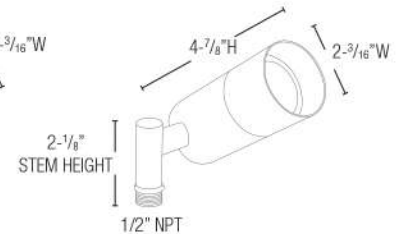

BRONZE FINISH SHOWN
(ALSO AVAILABLE IN BLACK FINISH)

Brass Angled Shroud

Brass Flat Shroud

Aluminum Angled Shroud

Aluminum Flat Shroud

BRASS

MODEL	FL 501B
VOLTAGE	12V
LED	3.5W, 4.5W, 5.5W OR 7W
KELVIN OPTIONS	2700K / 3000K
BEAM OPTIONS	SEE PG 52
LENS	TEMPERED FLAT
MATERIAL	SOLID BRASS
FINISH	NATURAL BRONZE (NBZ)
MOUNTING	GROUND STAKE INCLUDED
LIGHT PROJECTION	SEE PG 55