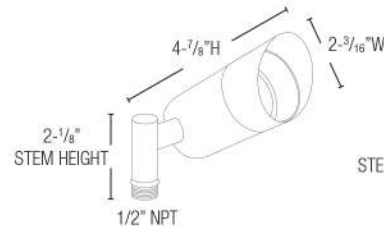

Aluminum Angled Shroud