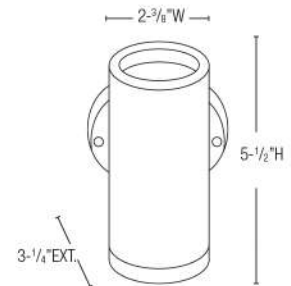

2 LAMP - UP AND
DOWN LIGHT