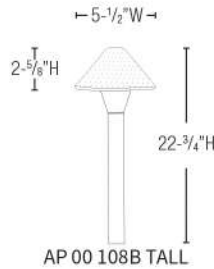

UNIVERSAL LUCE

AREA LIGHT

- MODEL AP 00B 111B
- MODEL AP 00B SHORT 111B
- MODEL AP 00B 112B
- MODEL AP 00 SHORT 112B
- VOLTAGE 12V
- LED 1.5W, 2.5W, 3.5W, 5W OR 6W T3
- KELVIN OPTIONS 2700K / 3000K
- LENS CLEAR AND FROST INCLUDED
- MATERIAL SOLID BRASS
- FINISH NATURAL BRONZE (NBZ)
- MOUNTING GROUND STAKE INCLUDED
- MAX LAMP 35W
- LIGHT PROJECTION SEE PG 55