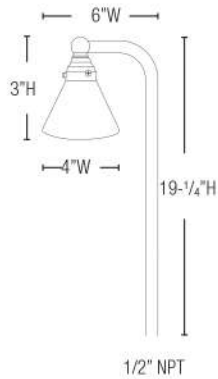

GLASS GARDEN

DECORATIVE PATHWAY

(Lamps Sold Separately)

LUNA VIDRIO

ART GLASS

- MODEL** AP 210B AMBER
- MODEL** AP 210B OPAL
- VOLTAGE** 12V
- LED** 2.5W OR 3.5W SC
- KELVIN OPTIONS** 2700K / 3000K
- MATERIAL** SOLID BRASS
- FINISH** NATURAL BRONZE (NBZ)
- MOUNTING** GROUND STAKE INCLUDED
- LIGHT PROJECTION** 3-5 FT AVG