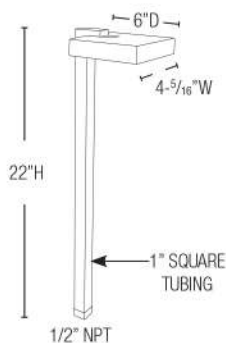

BY LIGHTCRAFT OUTDOOR

• **STYLISH CONTEMPORARY DESIGNS FOR ARCHITECTURAL PROPERTIES**

(Lamps Sold Separately)

FLAT SIDE PATH

- MODEL AP 390B
- VOLTAGE 12V
- LED 1.5W, 2.5W, 3.5W, 5W OR 6W T3
- KELVIN OPTIONS 2700K / 3000K
- LENS FROST ACRYLIC
- MATERIAL SOLID BRASS
- FINISH NATURAL BRONZE (NBZ) OR BLACK (BK)
- MOUNTING GROUND STAKE INCLUDED
- LIGHT PROJECTION SEE PG 55