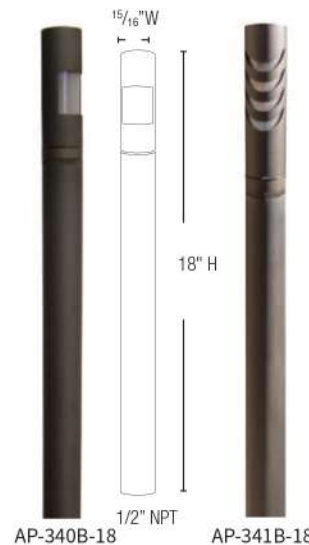

iLLUMA 18

1. WINDOW MODEL AP 340B 18
   LOUVER MODEL AP 341B 18
   VOLTAGE 12V
   LED 1.5W, 2.5W OR 3.5W T3
   KELVIN OPTIONS 2700K / 3000K
   LENS FROSTED ACRYLIC
   MATERIAL SOLID BRASS
   FINISH NATURAL BRONZE (NBZ)
   LENS FROSTED ACRYLIC
   MOUNTING GROUND STAKE INCLUDED
   LIGHT PROJECTION SEE PG 55