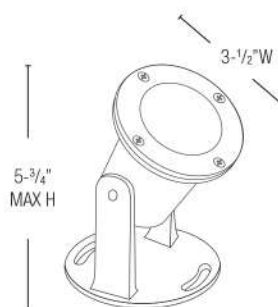

- MODEL H20 502B
- VOLTAGE 12V
- LED 3.5W, 4.5W OR 5.5W MR16 (SOLD SEPARATELY)
- KELVIN OPTIONS 2700K / 3000K
- BEAM OPTIONS SEE PAGE 52
- LENS CLEAR TEMPERED
- MATERIAL CAST BRASS
- FINISH NATURAL BRASS
- MOUNTING SELF WEIGHTED BASE
- CORD LENGTH 25 FT SJW CORD
- OPTIONAL LENGTH 50 FT AND 100 FT SJW CORD
- MAX LAMP 35W
- LIGHT PROJECTION UP TO 35 FT
- MAX WATER DEPTH UP TO 6 FT