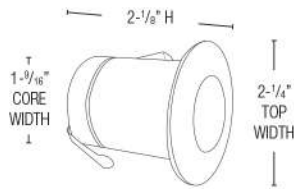

ALSO AVAILABLE IN
STAINLESS STEEL
FINISH

MODEL	SD 610B
VOLTAGE	12V
SOFT INDIRECT LED	1.5W, 2.5W OR 3.5W T3
PROJECTED BEAM LED	2.5W MR8
KELVIN OPTIONS	2700K / 3000K
LENS	TEMPERED FROST
MATERIAL	CAST BRASS
FINISH	NATURAL BRONZE (NBZ) OR STAINLESS STEEL (SS)
MOUNTING	POUR SLEEVE INCLUDED
SOFT LIGHT PROJECTION	SEE PG 55
DIRECT LIGHT PROJECTION	SEE PG 55