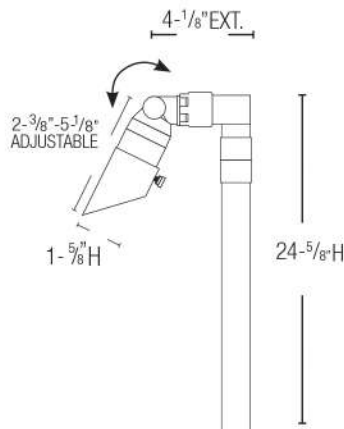

LITTLE SMOKY PATH

SMALLER SCALE ACCENT/PATH LIGHTING

MODEL	PS 104B
VOLTAGE	12V
LED	2.5W MR11
KELVIN OPTIONS	2700K / 3000K
BEAM OPTIONS	SEE PG 52
LENS	CLEAR FLAT
MATERIAL	SOLID BRASS
FINISH	NATURAL BRONZE (NBZ)
MOUNTING	GROUND STAKE INCLUDED
LIGHT PROJECTION	SEE PG 55