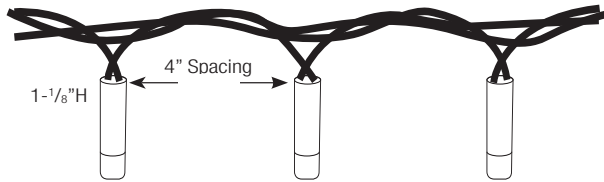

ARCHITECTURAL TWISTED STRING LIGHTING (12V AC)

Architectural Twisted String Lighting is ideal for creating patterns around architectural features. Highlighting shapes and sizes will add drama and excitement to specific features and areas of the landscape. 12V is safer than traditional 120V strings in the marketplace.

Requires a 12V AC transformer.

TWISTED 2700K MINI STRING LIGHTS (AC)

COMMERCIAL GRADE