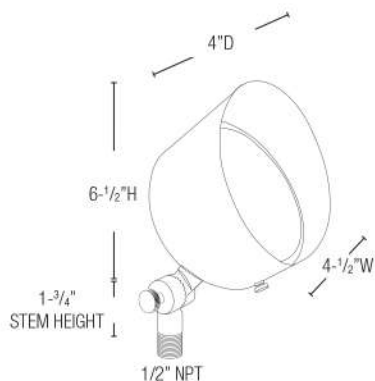

OAK LITER LARGE ACCENT