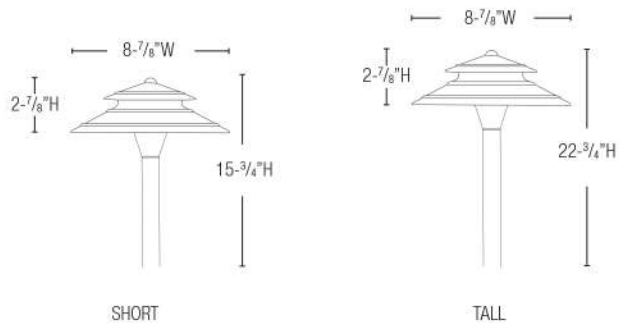

MODEL	AP 00B 03B
MODEL	AP 00 SHORT 03B
VOLTAGE	12V
LED	1.5W, 2.5W, 3.5W, 5W OR 6W T3
KELVIN OPTIONS	2700K / 3000K
LENS	CLEAR AND FROST INCLUDED
MATERIAL	SOLID BRASS
FINISH	NATURAL BRONZE (NBZ)
MOUNTING	GROUND STAKE INCLUDED
MAX LAMP	35W
LIGHT PROJECTION	SEE PG 55