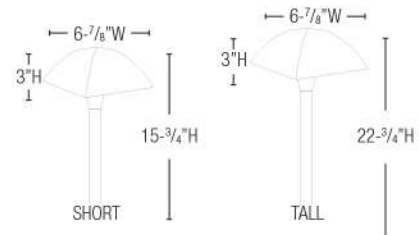

- MODEL AP 00B 106B
- MODEL AP 00B SHORT 106B
- VOLTAGE 12V
- LED 1.5W, 2.5W, 3.5W, 5W OR 6W T3
- KELVIN OPTIONS 2700K / 3000K
- LENS CLEAR AND FROST INCLUDED
- MATERIAL CAST BRASS
- FINISH NATURAL BRONZE (NBZ)
- MOUNTING GROUND STAKE INCLUDED
- MAX LAMP 35W
- LIGHT PROJECTION SEE PG 55