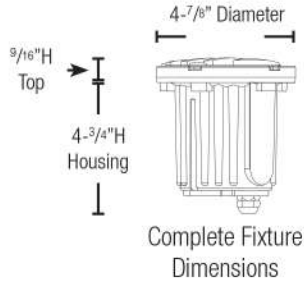

FLAT TOP IN GROUND

CAN ALSO BE USED WITH LED
T3, MR8 OR MR11 FOR SOFT
ILLUMINATION

GRILL TOP

IN GROUND

- MODEL IG 63 01B
- VOLTAGE 12V
- LED 3.5W, 4.5W OR 5.5W MR16
- KELVIN OPTIONS 2700K / 3000K
- BEAM OPTIONS SEE PG 52
- LENS CLEAR TEMPERED
- MATERIAL COMPOSITE HOUSING WITH CAST BRASS TRIM
- FINISH NATURAL BRONZE (NBZ)
- LIGHT PROJECTION SEE PG 55