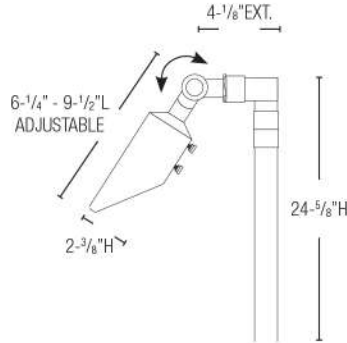

DIRECTIONAL PATH SERIES

DIRECTIONAL/DRIVEWAY

(Lamps Sold Separately)

BIG SMOKY PATH

DRAMATIC ACCENT/PATH LIGHTING

MODEL	PS 105B
VOLTAGE	12V
LED	3.5W, 4.5W, 5.5W OR 7W MR16
KELVIN OPTIONS	2700K / 3000K
BEAM OPTIONS	SEE PG 52
LENS	CLEAR CONVEX
MATERIAL	SOLID BRASS
FINISH	NATURAL BRONZE (NBZ)
MOUNTING	GROUND STAKE INCLUDED
LIGHT PROJECTION	SEE PG 55