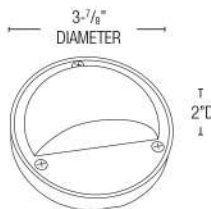

EYEBROW

SURFACE MOUNT

(Lamps Sold Separately)

MODEL	SD 406B
VOLTAGE	12V
LED	1.5W, 2.5W, 3.5W, 5W OR 6W T3
KELVIN OPTIONS	2700K / 3000K
LENS	TEMPERED FROST
MATERIAL	CAST BRASS
FINISH	NATURAL BRONZE (NBZ)
MOUNTING	BACK PLATE INCLUDED
MAX LAMP	20W
LIGHT PROJECTION	SEE PG 55