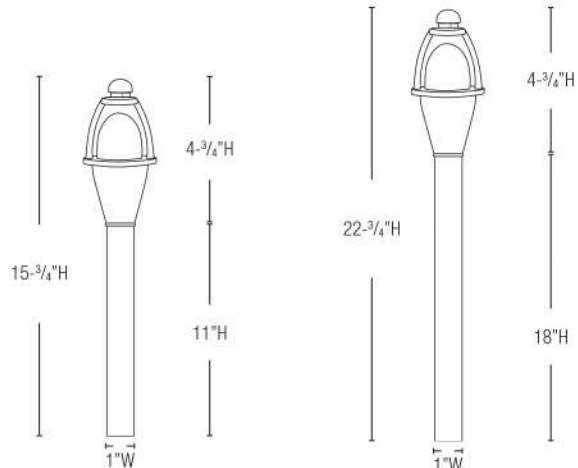

Short Universal Post

Tall Universal Post

MODEL	AP 00B T3 SHORT
VOLTAGE	12V
LED	1.5W, 2.5W, 3.5W, 5W OR 6W T3
MATERIAL	SOLID BRASS
FINISH	NATURAL BRONZE (NBZ)
MOUNTING	GROUND STAKE INCLUDED
MAX LAMP	35W

MODEL	AP 00B T3
VOLTAGE	12V
LED	1.5W, 2.5W, 3.5W, 5W OR 6W T3
MATERIAL	SOLID BRASS
FINISH	NATURAL BRONZE (NBZ)
MOUNTING	GROUND STAKE INCLUDED
MAX LAMP	35W