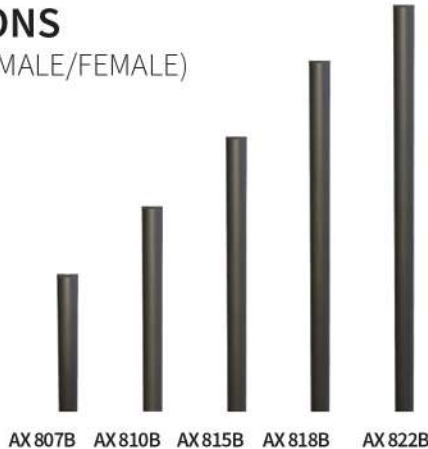

AX 807B AX 810B AX 815B AX 818B AX 822B

HANGING LOOP MOUNT

MODEL AX 803B LOOP
DIMENSIONS 2-3/4"W X 1-1/4"D
MATERIAL CAST BRASS
FINISH NATURAL BRONZE (NBZ)

ROTARY DIAL SWITCH (12V)

MODEL AX 803B SW
VOLTAGE 12V
DIMENSIONS 2-3/4"W X 1-1/4"D
MATERIAL CAST BRASS
FINISH NATURAL BRONZE (NBZ)
MAX LOAD 36W

LENS OPTIONS

MR16 - 2"

MODEL AX MR HL
DESCRIPTION HEX LOUVER
MODEL AX MR LSL
DESCRIPTION LINEAR SPREAD LENS
MODEL AX MR FROST
DESCRIPTION FROSTED LENS

12V CABLE

SOLD BY THE FOOT

250' SPOOLS

MODEL 16-2
MODEL 12-2
MODEL 10-2
MODEL 8-2

GEL FILLED

WIRE CONNECTORS

MODEL AX CONN MED
SIZE MEDIUM
#18-#8