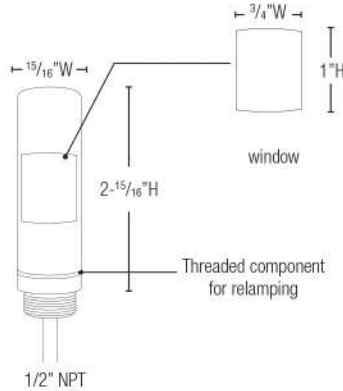

- •COMPACT CONTEMPORARY DESIGN
- •SOLID BRASS
- •UV PROTECTED FROSTED ACRYLIC LENS
- •FIELD REPLACEABLE LED
- •MULTIPLE HEIGHT OPTIONS

NEW ITEM