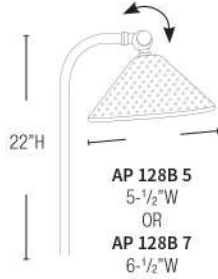

DIRECTIONAL PATH SERIES

DIRECTIONAL/DRIVEWAY
(Lamps Sold Separately)

LUNA MARTELLATO

HAMMERED SIDE STEM