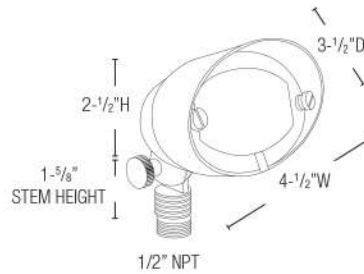

TRADITIONAL CAST BRASS ACCENT LIGHTS

Heavy cast brass products with tempered lens, silicone sealed compartment and heavy adjustable knuckle. Can be used as an Up or Down light. *(Lamps Sold Separately)*

E.T. WALL WASHER

COMPACT ACCENT

MODEL	FL 113B
VOLTAGE	12V
LED	1.5W, 2.5W, 3.5W, 5W OR 6W T3
KELVIN OPTION	2700K / 3000K
LENS	CLEAR AND FROST INCLUDED
MATERIAL	CAST BRASS
FINISH	NATURAL BRONZE (NBZ) OR BLACK (BK)
MOUNTING	GROUND STAKE INCLUDED
MAX LAMP	35W
LIGHT PROJECTION	SEE PG 55

MATADOR WALL WASHER

COMPACT ACCENT

MODEL	FL 114B
VOLTAGE	12V
LED	1.5W, 2.5W, 3.5W, 5W OR 6W T3
KELVIN OPTION	2700K / 3000K
LENS	CLEAR AND FROST INCLUDED
MATERIAL	CAST BRASS
FINISH	NATURAL BRONZE (NBZ)
MOUNTING	GROUND STAKE INCLUDED
MAX LAMP	35W
LIGHT PROJECTION	SEE PG 55