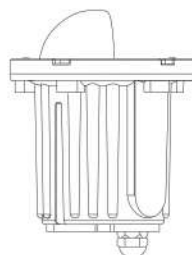

GRILL TOP is best for maximum light output with some glare protection. Great for heavy maintenance areas.

IG 63 02B
SCOOP TOP