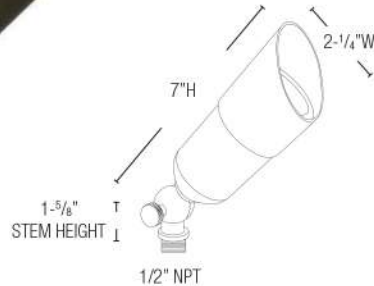

HIGHLITER

ACCENT

MODEL	FL 289B
VOLTAGE	12V
LED	3.5W, 4.5W, 5.5W OR 7W MR16
KELVIN OPTIONS	2700K / 3000K
BEAM OPTIONS	SEE PG 52
LENS	CLEAR TEMPERED
MATERIAL	CAST BRASS
FINISH	NATURAL BRONZE (NBZ)
MOUNTING	GROUND STAKE INCLUDED
MAX LAMP	50W
LIGHT PROJECTION	SEE PG 55