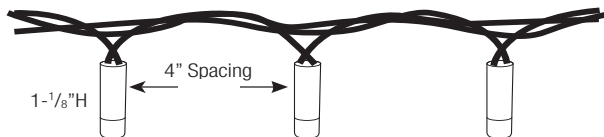

TWISTED RGBW MINI STRING LIGHTS (AC)

COMMERCIAL GRADE

ATTACHES TO STANDARD LOW VOLTAGE CABLE
REQUIRES 12V AC LANDSCAPE TRANSFORMER,
RECEIVER AND CONTROLLER