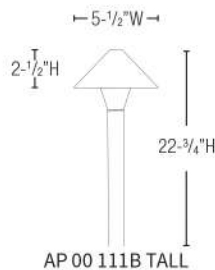

UNIVERSAL MARTELLATO

AREA LIGHT

- MODEL AP 00B 108B
- MODEL AP 00B SHORT 108B
- MODEL AP 00B 109B
- MODEL AP 00B SHORT 109B
- VOLTAGE 12V
- LED 1.5W, 2.5W, 3.5W, 5W OR 6W T3
- KELVIN OPTIONS 2700K / 3000K
- LENS CLEAR AND FROST INCLUDED
- MATERIAL SOLID BRASS
- FINISH NATURAL BRONZE (NBZ)
- MOUNTING GROUND STAKE INCLUDED
- MAX LAMP 35W
- LIGHT PROJECTION SEE PG 55

UNIVERSAL LUCE

AREA LIGHT

- MODEL AP 00B 111B
- MODEL AP 00B SHORT 111B
- MODEL AP 00B 112B
- MODEL AP 00 SHORT 112B
- VOLTAGE 12V
- LED 1.5W, 2.5W, 3.5W, 5W OR 6W T3
- KELVIN OPTIONS 2700K / 3000K
- LENS CLEAR AND FROST INCLUDED
- MATERIAL SOLID BRASS
- FINISH NATURAL BRONZE (NBZ)
- MOUNTING GROUND STAKE INCLUDED
- MAX LAMP 35W
- LIGHT PROJECTION SEE PG 55