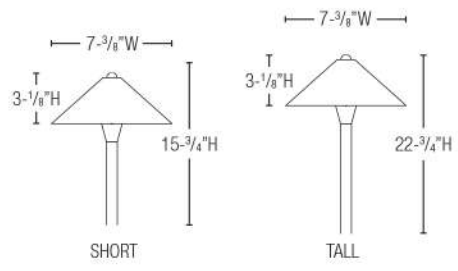

- **MODEL** AP 00B 12B
- **MODEL** AP 00B SHORT 12B
- **VOLTAGE** 12V
- **LED** 1.5W, 2.5W, 3.5W, 5W OR 6W T3
- **KELVIN OPTIONS** 2700K / 3000K
- **LENS** CLEAR AND FROST INCLUDED
- **MATERIAL** SOLID BRASS
- **FINISH** NATURAL BRONZE (NBZ)
- **MOUNTING** GROUND STAKE INCLUDED
- **MAX LAMP** 35W
- **LIGHT PROJECTION** SEE PG 55