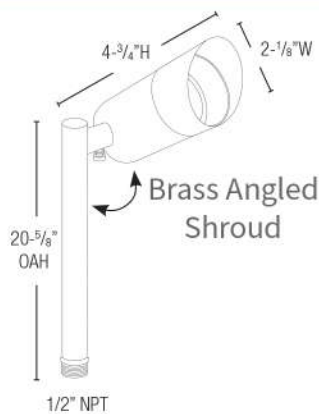

ALUMINUM

Aluminum available in Bronze (BZ) and Black (BK) Finishes
Includes both Flat and Angled Shrouds

- Angled Shroud Shown
- Bronze Finish

BRONZE FINISH SHOWN

- Flat Shroud Shown
- Black Finish

BLACK FINISH SHOWN