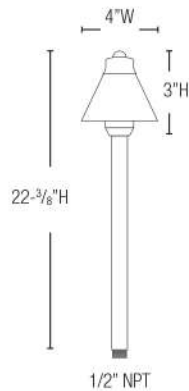

POPPY POST

ART GLASS

- **MODEL** AP C 210B AMBER
- **MODEL** AP C 210B OPAL
- **VOLTAGE** 12V
- **LED** 1.5W, 2.5W OR 3.5W T3
- **KELVIN OPTIONS** 2700K / 3000K
- **MATERIAL** SOLID BRASS
- **FINISH** NATURAL BRONZE (NBZ)
- **MOUNTING** GROUND STAKE INCLUDED
- **LIGHT PROJECTION** SEE PG 55