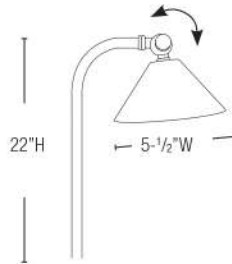

LUNA FLORES

SMOOTH SIDE STEM

- MODEL AP 211B
- VOLTAGE 12V
- LED 2.5W OR 3.5W SC
- KELVIN OPTIONS 2700K / 3000K
- MATERIAL SOLID BRASS
- FINISH NATURAL BRONZE (NBZ)
- MOUNTING GROUND STAKE INCLUDED
- LIGHT PROJECTION 6-8 FT AVG