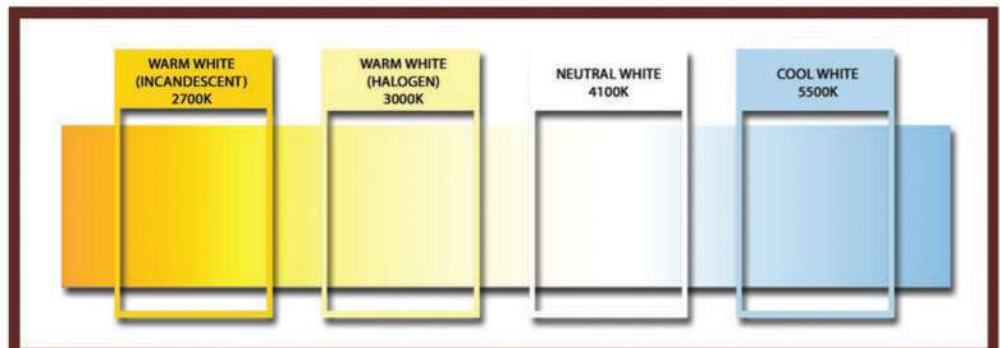

LED PAR36 12V POTTED - IP67

DIMMABLE

SIDE VIEW

MODEL LED-PAR36-6W-27K
WATTAGE 6W
KELVIN 2700K
LUMENS 605

TOP VIEW

MODEL LED-PAR36-10W-27K
WATTAGE 10W
KELVIN 2700K
LUMENS 870

MODEL LED-PAR36-6W-30K
WATTAGE 6W
KELVIN 3000K
LUMENS 630
BEAM ANGLE 60 DEGREE
DIMENSIONS 4-1/4"W X 1-3/4"D

MODEL LED-PAR36-10W-30K
WATTAGE 10W
KELVIN 3000K
LUMENS 930
BEAM ANGLE 60 DEGREE
DIMENSIONS 4-1/4"W X 1-3/4"D

LED CANDLE 12V E12 BASE

NEW ITEM

DIMMABLE

MODEL LED-CAN-12V-2W-27K
WATTAGE 2W
KELVIN 2700K
LUMENS 100
DIMENSIONS 1-3/8"W X 3-1/8"L

LED MEDIUM BASE 12V A19 BASE

MODEL LED-MED-6W-12V
WATTAGE 6W
KELVIN 3000K
LUMENS 450
DIMENSIONS 2-3/8"W X 3-1/4"L

LED BISTRO LAMPS S14 BASE / G50 BASE OPTIONS 12V OR 120V - SEE PG. 45-46

LED MEDIUM BASE 12V OPTIONS FOR VINE AND GEO FIXTURES

NEW ITEM

MODEL LED BK S14 1 12 FIL
VOLTAGE 12V
WATTAGE 1W
KELVIN 2400K
LUMENS 45
DIMMABLE YES
DIMENSIONS 1-5/8"W X 2-1/4"L

MODEL LED BK S14 2 12 FIL
VOLTAGE 12V
WATTAGE 2W
KELVIN 2700K
LUMENS 100
DIMMABLE YES
DIMENSIONS 2"W X 3-1/8"L

MODEL LED BK S14 4 12 FIL
VOLTAGE 12V
WATTAGE 4W
KELVIN 2700K
LUMENS 200
DIMMABLE YES
DIMENSIONS 2"W X 3-1/8"L

KELVIN SCALE

VERY WARM WHITE (2400K - 2700K)

Soft and Romantic
Resembles Incandescent

WARM WHITE (3000K)

Intimate and welcoming
Resembles Halogen

NEUTRAL WHITE (4100K)

Bright and vibrant
Resembles Fluorescent

COOL WHITE (5500K)

Refreshing and energizing
Resembles Moonlight