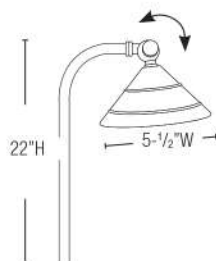

LUNA ESCORT

LINED SIDE STEM

- MODEL AP 214B
- VOLTAGE 12V
- LED 1.5W, 2.5, 3.5W, 5W OR 6W T3
- KELVIN OPTIONS 2700K / 3000K
- LENS FROST DOME
- MATERIAL SOLID BRASS
- FINISH NATURAL BRONZE (NBZ)
- MOUNTING GROUND STAKE INCLUDED
- LIGHT PROJECTION 6-8 FT AVG