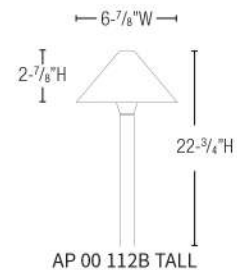

UNIVERSAL MARTELLATO

AREA LIGHT

- MODEL AP 00B 108B
- MODEL AP 00B SHORT 108B
- MODEL AP 00B 109B
- MODEL AP 00B SHORT 109B
- VOLTAGE 12V
- LED 1.5W, 2.5W, 3.5W, 5W OR 6W T3
- KELVIN OPTIONS 2700K / 3000K
- LENS CLEAR AND FROST INCLUDED
- MATERIAL SOLID BRASS
- FINISH NATURAL BRONZE (NBZ)
- MOUNTING GROUND STAKE INCLUDED
- MAX LAMP 35W
- LIGHT PROJECTION SEE PG 55

UNIVERSAL LUCE

AREA LIGHT

- MODEL AP 00B 111B
- MODEL AP 00B SHORT 111B
- MODEL AP 00B 112B
- MODEL AP 00 SHORT 112B
- VOLTAGE 12V
- LED 1.5W, 2.5W, 3.5W, 5W OR 6W T3
- KELVIN OPTIONS 2700K / 3000K
- LENS CLEAR AND FROST INCLUDED
- MATERIAL SOLID BRASS
- FINISH NATURAL BRONZE (NBZ)
- MOUNTING GROUND STAKE INCLUDED
- MAX LAMP 35W
- LIGHT PROJECTION SEE PG 55