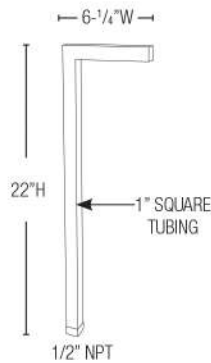

THE MODERNO COLLECTION

Contemporary Designs For Architectural Properties

L PATH

- MODEL AP 300B
- VOLTAGE 12V
- LED 1.5W, 2.5W, OR 3.5W T3
- KELVIN OPTIONS 2700K / 3000K
- LENS FROST ACRYLIC
- MATERIAL SOLID BRASS
- FINISH NATURAL BRONZE (NBZ) OR BLACK (BK)
- MOUNTING GROUND STAKE INCLUDED
- LIGHT PROJECTION SEE PG 55

PITCHED PATH

- MODEL AP 310B
- VOLTAGE 12V
- LED 1.5W, 2.5W OR 3.5W T3
- KELVIN OPTIONS 2700K / 3000K
- LENS FROST ACRYLIC
- MATERIAL SOLID BRASS
- FINISH NATURAL BRONZE (NBZ)
- MOUNTING GROUND STAKE INCLUDED
- LIGHT PROJECTION SEE PG 55