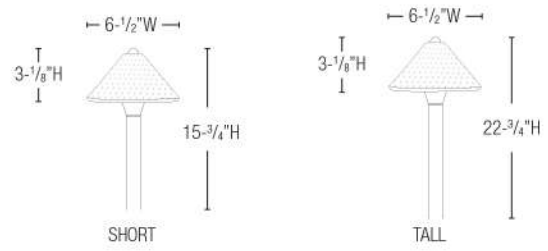

- **MODEL** AP 00B 08B
- **MODEL** AP 00B SHORT 08B
- **VOLTAGE** 12V
- **LED** 1.5W, 2.5W, 3.5W, 5W OR 6W T3
- **KELVIN OPTIONS** 2700K / 3000K
- **LENS** CLEAR AND FROST INCLUDED
- **MATERIAL** SOLID BRASS
- **FINISH** NATURAL BRONZE (NBZ)
- **MOUNTING** GROUND STAKE INCLUDED
- **MAX LAMP** 35W
- **LIGHT PROJECTION** SEE PG 55