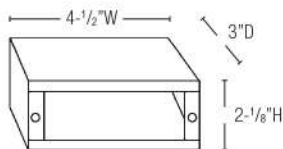

NOTE: MEASUREMENT
INCLUDES END TABS

COVER OPTIONS

SINGLE LOUVER

- MODEL** SD 401B
- DIMENSIONS** 4-5/8" W X 2-7/8" H
- LENS** OPAQUE ACRYLIC
- MATERIAL** SOLID BRASS
- FINISH** NATURAL BRONZE (NBZ)
- LIGHT PROJECTION** 2-3 FT AVG