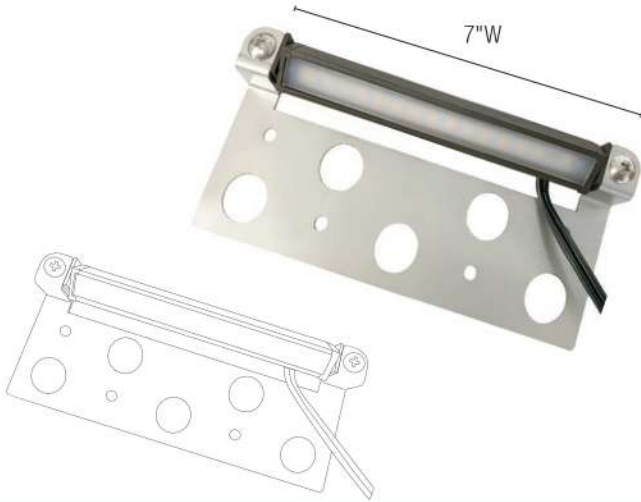

12V MASONRY ACCENT LIGHT WITH GLARE CONTROL

Ideal for column caps, retaining walls, benches, stairs, etc. These fixtures are designed to install under an architectural lip for accent lighting - casting light in a downward position. These fixtures may also be used without the masonry plate, and set in place under a small overhang. *Replaceable and Serviceable LED Bar*