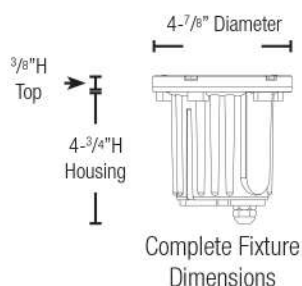

CAST BRASS IN GROUND LIGHTING 12V

Compact Composite Housing With 4 Heavy Cast Brass Trim Cover Options.
Ideal For Bright And Concealed Lighting Effects (Lamps Sold Separately)

INSIDE THE WELL LIGHT HOUSING

FEATURES

- 25 DEGREE ADJUSTABLE STAINLESS STEEL GIMBLE FOR LAMP ADJUSTMENT
- COMMERCIAL PRESSURE FITTING AT THE BASE
- LEAD WIRE 3 FT
- HOUSING INCLUDED WITH ALL IG 63 DESIGNS BELOW

Lamp Sold Separately

SELECTING THE PROPER TOP FOR YOUR APPLICATION

IG 63 00B
FLAT TOP

FLAT TOP is best for maximum light output, in low traffic areas where glare is not an issue.

IG 63 01B
GRILL TOP

GRILL TOP is best for maximum light output with some glare protection. Great for heavy maintenance areas.

SCOOP TOP is best for horizontal lighting. Graze pathways with a low profile install.

VERTICAL TOP is best for maximum light output, with vertical glare protection on one side.

MODEL	IG 63 00B
VOLTAGE	12V
LED	3.5W, 4.5W OR 5.5W MR16
KELVIN OPTIONS	2700K / 3000K
BEAM OPTIONS	SEE PG 52
LENS	CLEAR TEMPERED
MATERIAL	COMPOSITE HOUSING WITH CAST BRASS TRIM
FINISH	NATURAL BRONZE (NBZ)
LIGHT PROJECTION	SEE PG 55

FLAT TOP IN GROUND

CAN ALSO BE USED WITH LED
T3, MR8 OR MR11 FOR SOFT
ILLUMINATION