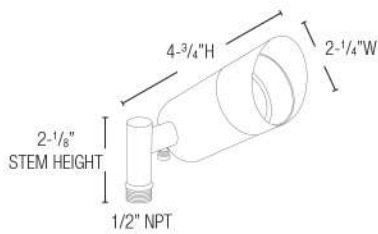

Brass Angled Shroud