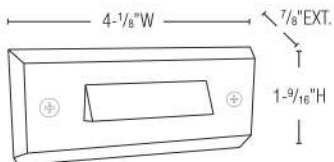

STEP LIGHT 4 SURFACE MOUNT

MODEL	LED SD V 4
VOLTAGE	12V
LED	1W
KELVIN OPTIONS	2700K OR 3500K
LENS	FROST ACRYLIC
MATERIAL	CAST BRASS
FINISH	NATURAL BRONZE (NBZ) OR BLACK (BK)
MOUNTING	SURFACE MOUNT (SEE BELOW)
LIGHT PROJECTION	2-3 FT AVG