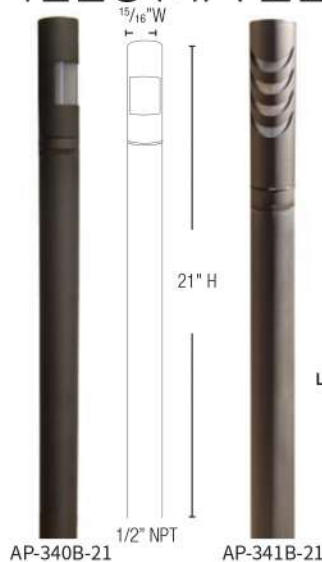

iLLUMA 21

1. WINDOW MODEL AP 340B 21
   LOUVER MODEL AP 341B 21
   VOLTAGE 12V
   LED 1.5W, 2.5W OR 3.5W T3
   KELVIN OPTIONS 2700K / 3000K
   LENS FROSTED ACRYLIC
   MATERIAL SOLID BRASS
   FINISH NATURAL BRONZE (NBZ)
   LENS FROSTED ACRYLIC
   MOUNTING GROUND STAKE INCLUDED
   LIGHT PROJECTION SEE PG 55