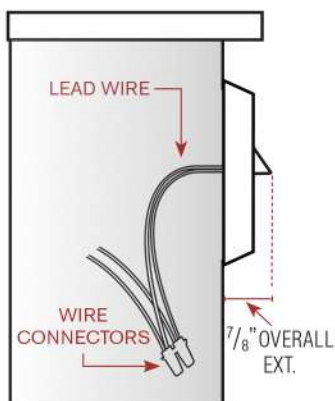

Side View

- Low Profile & Innovative Design (Only 7/8" deep)
- Easy Install - No Housing Box Needed

Back Side Mounting View

- Brass mounting bracket easily mounts onto the surface (Bracket, screws and anchors included)