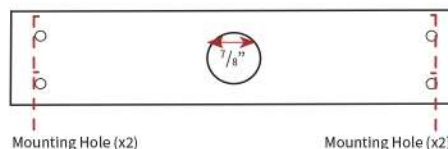

Side View

- Low Profile & Innovative Design (Only 7/8" deep)
- Easy Install - No Housing Box Needed

Back Side Mounting View

- Brass mounting bracket easily mounts onto the surface (Bracket, screws and anchors included)