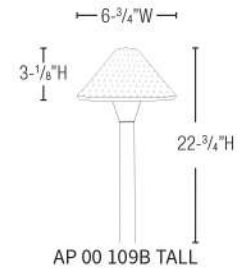

UNIVERSAL LUCE

AREA LIGHT

- MODEL AP 00B 111B
- MODEL AP 00B SHORT 111B
- MODEL AP 00B 112B
- MODEL AP 00 SHORT 112B
- VOLTAGE 12V
- LED 1.5W, 2.5W, 3.5W, 5W OR 6W T3
- KELVIN OPTIONS 2700K / 3000K
- LENS CLEAR AND FROST INCLUDED
- MATERIAL SOLID BRASS
- FINISH NATURAL BRONZE (NBZ)
- MOUNTING GROUND STAKE INCLUDED
- MAX LAMP 35W
- LIGHT PROJECTION SEE PG 55