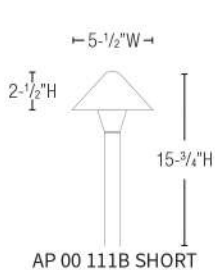

UNIVERSAL MARTELLATO

AREA LIGHT

- MODEL AP 00B 108B
- MODEL AP 00B SHORT 108B
- MODEL AP 00B 109B
- MODEL AP 00B SHORT 109B
- VOLTAGE 12V
- LED 1.5W, 2.5W, 3.5W, 5W OR 6W T3
- KELVIN OPTIONS 2700K / 3000K
- LENS CLEAR AND FROST INCLUDED
- MATERIAL SOLID BRASS
- FINISH NATURAL BRONZE (NBZ)
- MOUNTING GROUND STAKE INCLUDED
- MAX LAMP 35W
- LIGHT PROJECTION SEE PG 55

UNIVERSAL LUCE

AREA LIGHT

- MODEL AP 00B 111B
- MODEL AP 00B SHORT 111B
- MODEL AP 00B 112B
- MODEL AP 00 SHORT 112B
- VOLTAGE 12V
- LED 1.5W, 2.5W, 3.5W, 5W OR 6W T3
- KELVIN OPTIONS 2700K / 3000K
- LENS CLEAR AND FROST INCLUDED
- MATERIAL SOLID BRASS
- FINISH NATURAL BRONZE (NBZ)
- MOUNTING GROUND STAKE INCLUDED
- MAX LAMP 35W
- LIGHT PROJECTION SEE PG 55