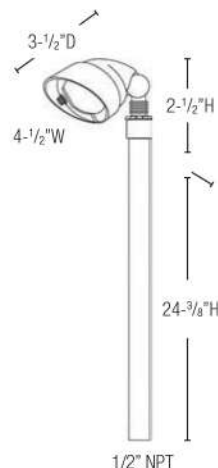

E.T. PATH

WIDE LIGHT DISTRIBUTION

MODEL	PS 113B
VOLTAGE	12V
LED	1.5W, 2.5W, 3.5W, 5W OR 6W
KELVIN OPTIONS	2700K / 3000K
LENS	CLEAR AND FROST INCLUDED
MATERIAL	SOLID BRASS
FINISH	NATURAL BRONZE (NBZ)
MOUNTING	GROUND STAKE INCLUDED
LIGHT PROJECTION	SEE PG 55
OPTION	6W INTEGRATED E.T. PATH - ASK FACTORY