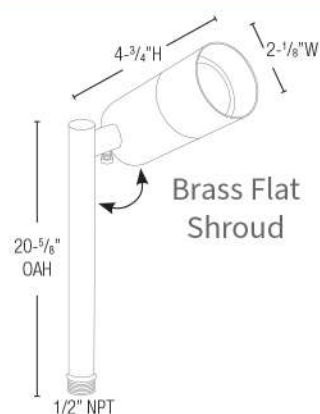

BRASS

MODEL	PS 501B
VOLTAGE	12V
LED	3.5W, 4.5W, 5.5W OR 7W MR16
KELVIN OPTIONS	2700K / 3000K
BEAM OPTIONS	SEE PG 52
LENS	TEMPERED FLAT
FINISH	NATURAL BRONZE (NBZ)
MATERIAL	SOLID BRASS
MOUNTING	GROUND STAKE INCLUDED
LIGHT PROJECTION	SEE PG 55