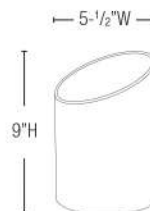

CORE FLAT TOP

DECK / WALL / IN GROUND / CEILING LIGHT

(Lamps Sold Separately)

MODEL	SD 610B
VOLTAGE	12V
SOFT INDIRECT LED	1.5W, 2.5W OR 3.5W T3
PROJECTED BEAM LED	2.5W MR8
KELVIN OPTIONS	2700K / 3000K
LENS	TEMPERED FROST
MATERIAL	CAST BRASS
FINISH	NATURAL BRONZE (NBZ) OR STAINLESS STEEL (SS)
MOUNTING	POUR SLEEVE INCLUDED
SOFT LIGHT PROJECTION	SEE PG 55
DIRECT LIGHT PROJECTION	SEE PG 55

ALSO AVAILABLE IN
STAINLESS STEEL
FINISH

CORE SCOOP TOP

DECK / WALL / IN GROUND / CEILING LIGHT

(Lamps Sold Separately)

MODEL	SD 612B
VOLTAGE	12V
SOFT INDIRECT LED	1.5W, 2.5W OR 3.5W T3
PROJECTED BEAM LED	2.5W MR8
KELVIN OPTIONS	2700K / 3000K
LENS	TEMPERED FROST
MATERIAL	CAST BRASS
FINISH	NATURAL BRONZE (NBZ)
MOUNTING	POUR SLEEVE INCLUDED
SOFT LIGHT PROJECTION	SEE PG 55
DIRECT LIGHT PROJECTION	SEE PG 55

IN GROUND PAR 36

(Lamps Sold Separately)

MODEL	IG 300P 9
VOLTAGE	12V
LED	6W OR 10W PAR36 (SOLD SEPARATELY)
KELVIN OPTIONS	2700K / 3000K
COVER OPTION	IG 304B
MATERIAL	ABS IN GROUND BRASS / GLASS IG 304B
LIGHT PROJECTION	SEE PG 55

5 5/8" Well Trim Cover Option

Fits IG 300P (Sold Separately)

REVERSIBLE